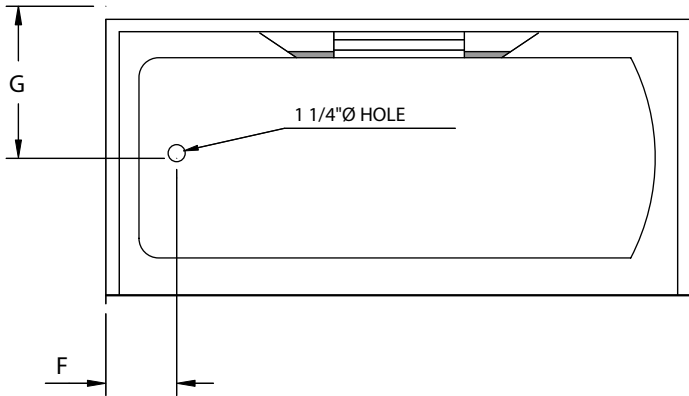

V60 TUB AND SHOWER STALL

	Metric	Imperial
A	1518(mm)	59 3/4"
B	1842 (mm)	72 1/2"
C	394 (mm)	15 1/2"
D	826 (mm)	32 1/2"
E	1365 (mm)	53 3/4"
F	241 (mm)	9 1/2"
G	381 (mm)	15"