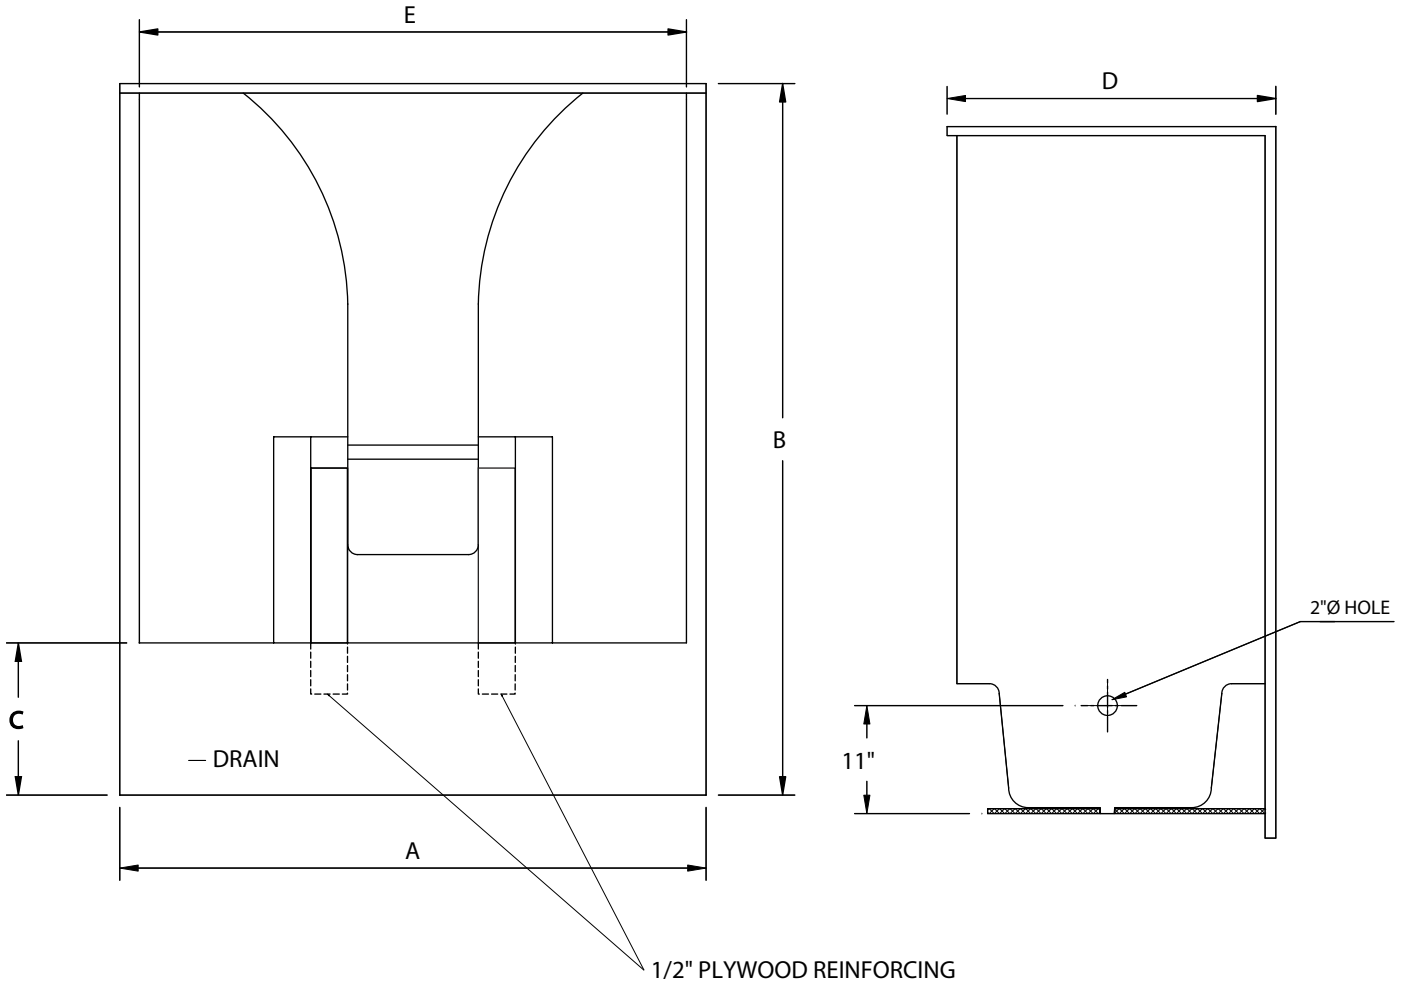

V60 TUB AND SHOWER STALL

	Metric	Imperial
A	1518(mm)	59 3/4"
B	1842 (mm)	72 1/2"
C	394 (mm)	15 1/2"
D	826 (mm)	32 1/2"
E	1365 (mm)	53 3/4"
F	241 (mm)	9 1/2"
G	381 (mm)	15"