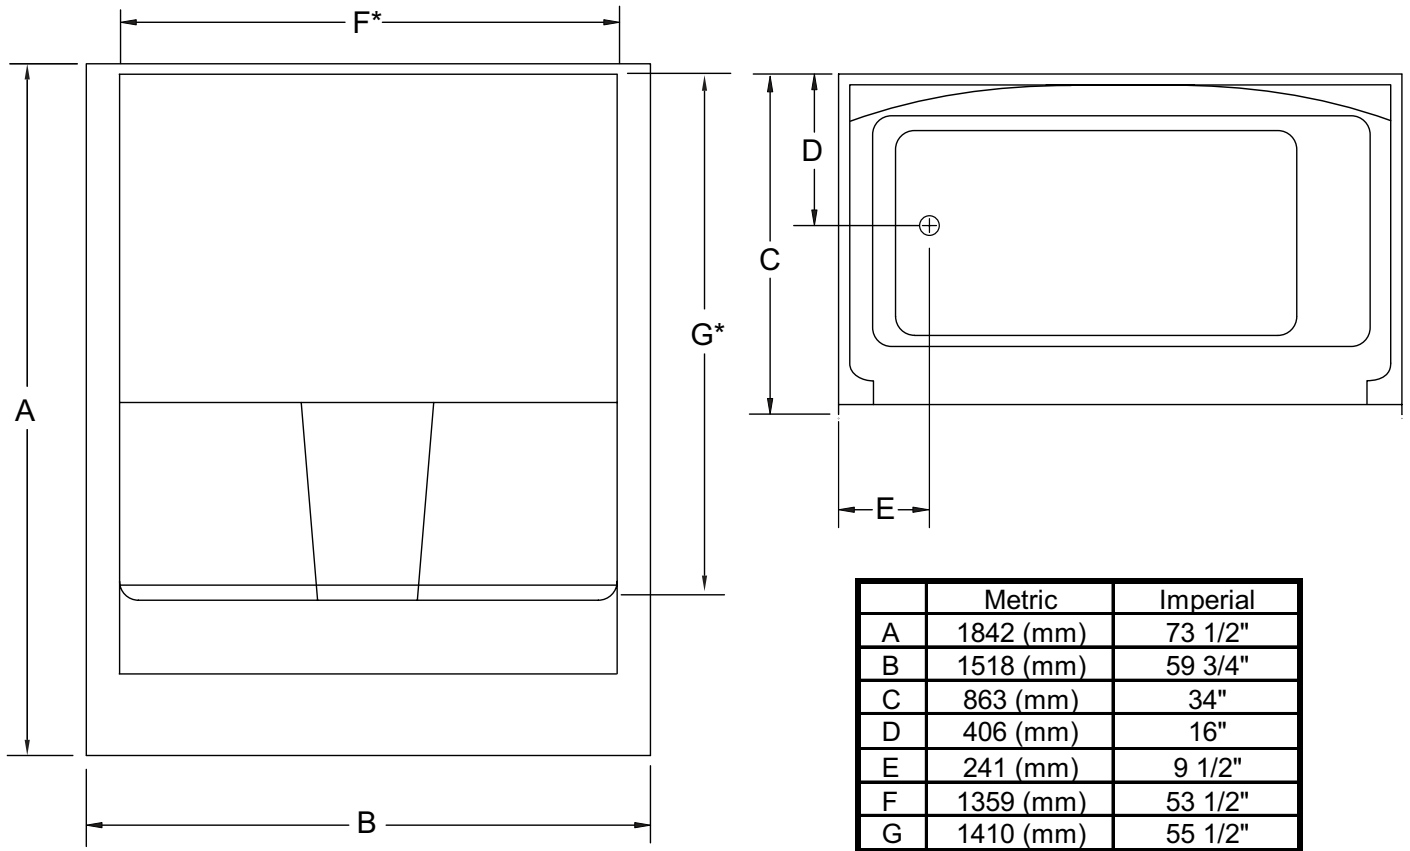

## V6034LWS TUB AND SHOWER

## VRC6034LW ROOF CAP

\* This measurement indicates the inside dimension area for shower doors.