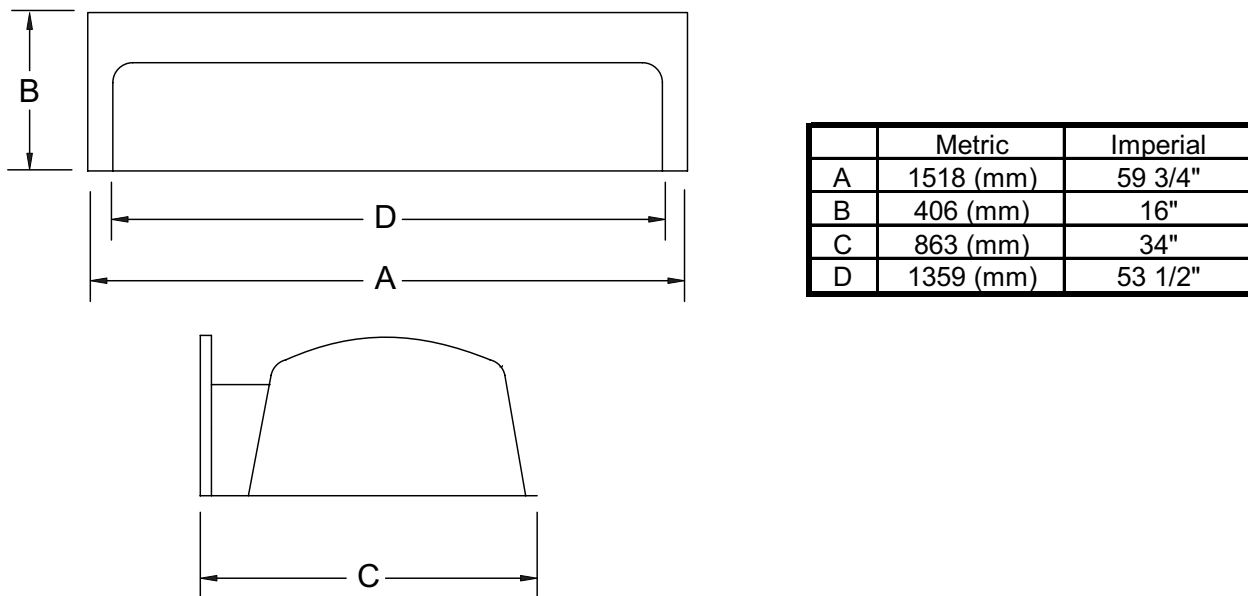

## V6034LWS TUB AND SHOWER

## VRC6034LW ROOF CAP

\* This measurement indicates the inside dimension area for shower doors.