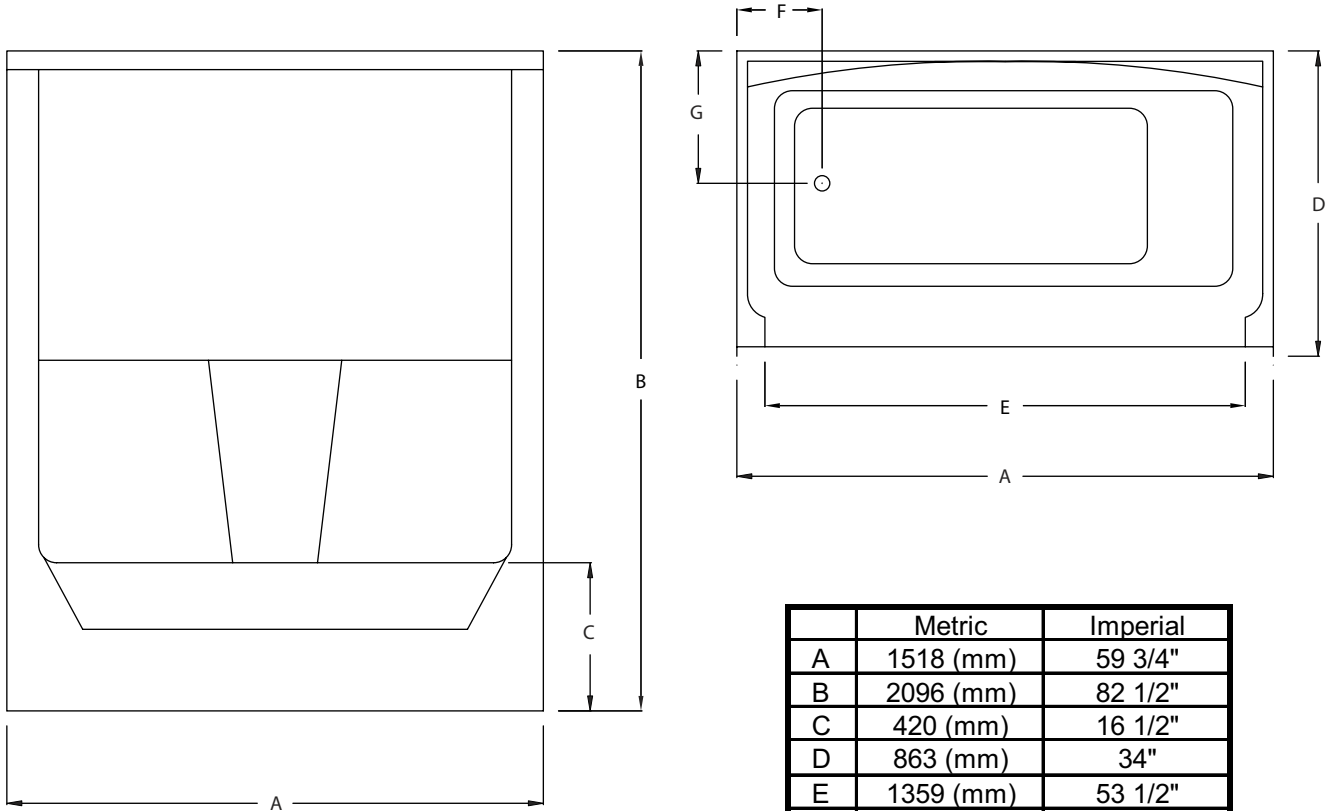

V6034HW TUB AND SHOWER

| | Metric | Imperial |
|---|-----------|----------|
| A | 1518 (mm) | 59 3/4" |
| B | 2096 (mm) | 82 1/2" |
| C | 420 (mm) | 16 1/2" |
| D | 863 (mm) | 34" |
| E | 1359 (mm) | 53 1/2" |
| F | 241 (mm) | 9 1/2" |
| G | 406 (mm) | 16" |

V6034HW ROOF CAP

| | Metric | Imperial |
|---|-----------|----------|
| A | 1518 (mm) | 59 3/4" |
| B | 178 (mm) | 7 1/2" |
| C | 1359 (mm) | 53 1/2" |
| D | 864 (mm) | 34" |