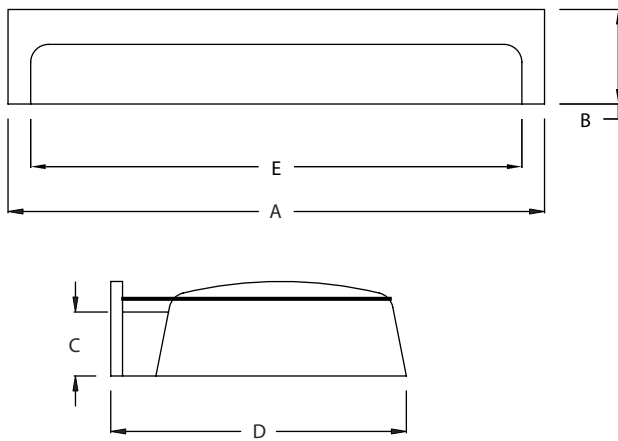

V6034HW TUB AND SHOWER

| | Metric | Imperial |
|---|-----------|----------|
| A | 1518 (mm) | 59 3/4" |
| B | 2096 (mm) | 82 1/2" |
| C | 420 (mm) | 16 1/2" |
| D | 863 (mm) | 34" |
| E | 1359 (mm) | 53 1/2" |
| F | 241 (mm) | 9 1/2" |
| G | 406 (mm) | 16" |

V6034HW ROOF CAP

| | Metric | Imperial |
|---|-----------|----------|
| A | 1518 (mm) | 59 3/4" |
| B | 178 (mm) | 7 1/2" |
| C | 1359 (mm) | 53 1/2" |
| D | 864 (mm) | 34" |