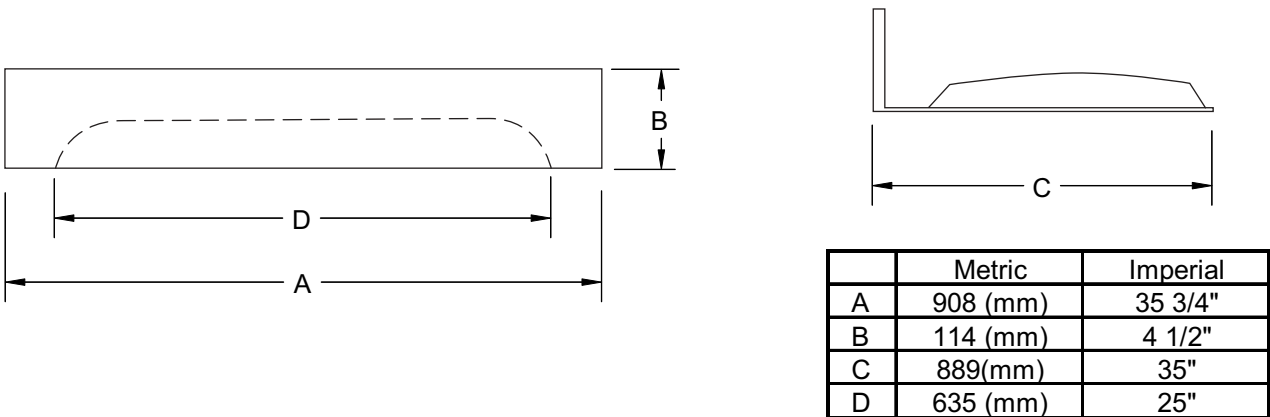

V36FWS SHOWER STALL

VRC36 ROOF CAP

* This measurement indicates the inside dimension area for shower doors.