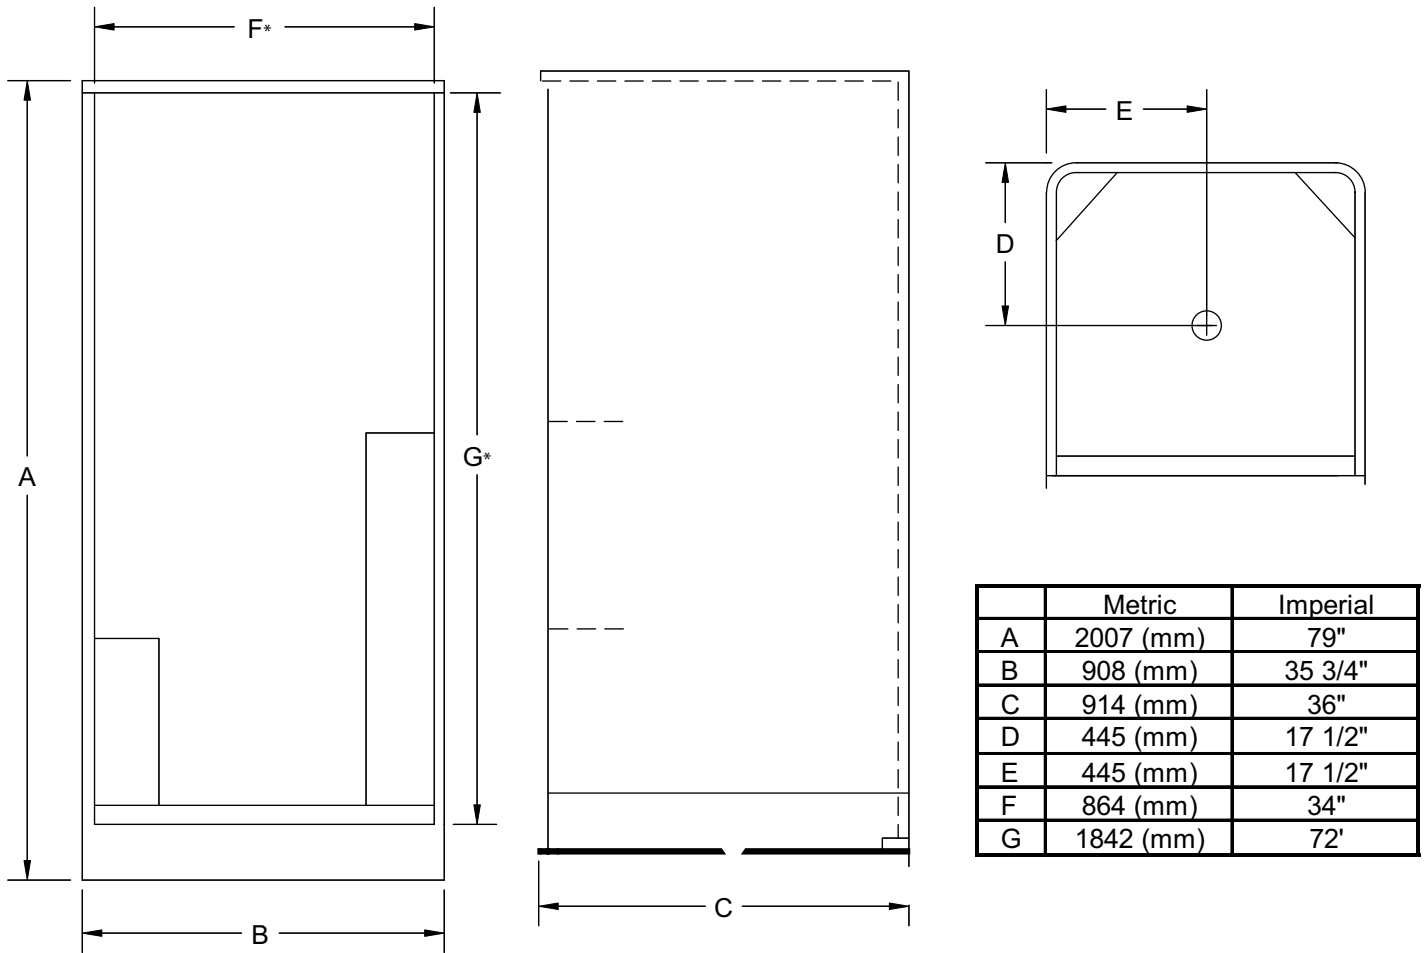

V36FWS SHOWER STALL

VRC36 ROOF CAP

* This measurement indicates the inside dimension area for shower doors.