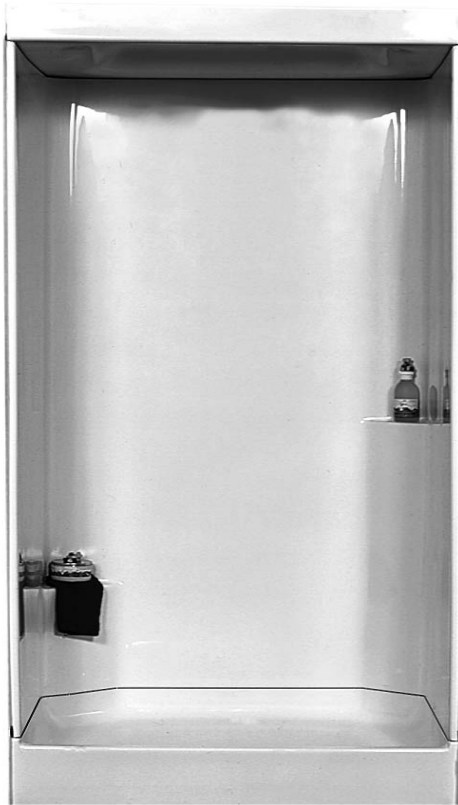

Two Piece Gelcoat Shower

V36FWS

Specifications

Width: 35 3/4" (908mm)

Depth: 36" (914mm)

Height: 79" (2007mm)

Door opening: 34" (864mm)

Shipping Weight: V36FWS 94 lbs (42.6kgs)

VRC36 10 lbs (4.5 kgs)

All **VENCO** units are Canadian Standards Association certified

For installation procedures, Please refer to instructions included with each unit.

Contact factory for request of custom colours

VENCO

Designed for Value, Engineered to Last!

V36FWS 36" Shower Stall

Standard Features

Two piece construction

Gelcoat surface reinforced with fibreglass

Core wall construction adds extra strength

Self draining soap / shampoo ledges