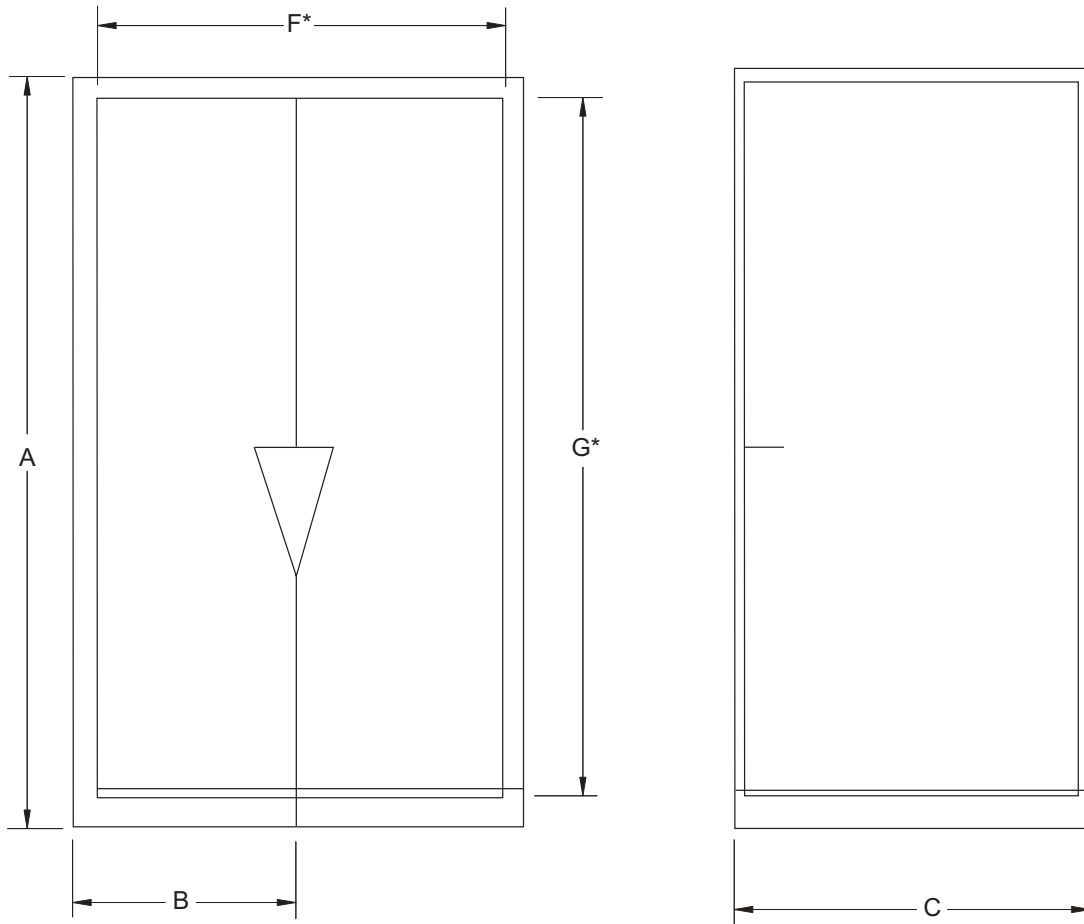

# V36DTS SHOWER STALL

	Metric	Imperial
A	2031 (mm)	80"
B	940 (mm)	37"
C	940 (mm)	37"
D	438 (mm)	17 1/4"
E	470 (mm)	18 1/2"
F	914 (mm)	36" x 36"
G	1867 (mm)	73 1/2"

\* This measurement indicates the inside dimension area for shower doors.