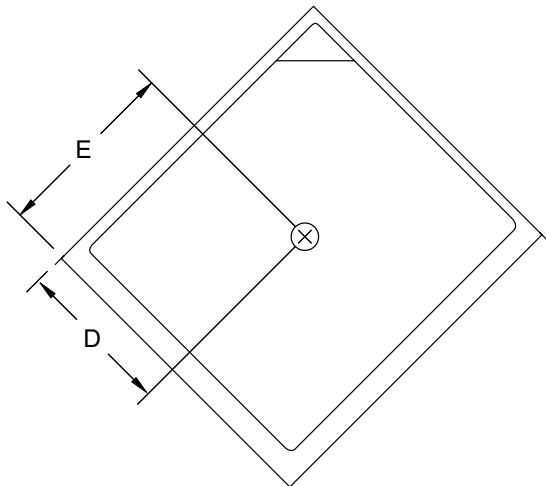

# V36DTS SHOWER STALL

	Metric	Imperial
A	2031 (mm)	80"
B	940 (mm)	37"
C	940 (mm)	37"
D	438 (mm)	17 1/4"
E	470 (mm)	18 1/2"
F	914 (mm)	36" x 36"
G	1867 (mm)	73 1/2"

\* This measurement indicates the inside dimension area for shower doors.