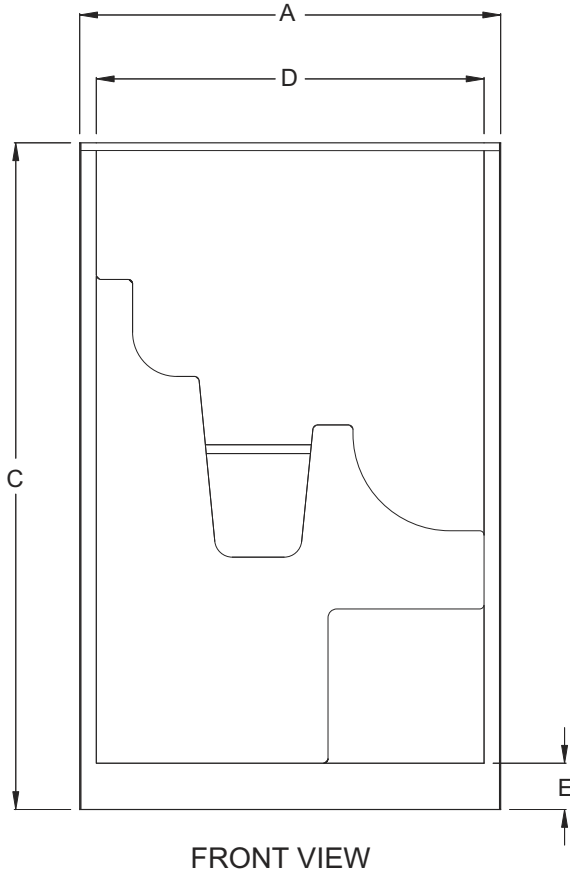

V3648 SHOWER

	Metric	Imperial
A	1216 (mm)	47 7/8"
B	909 (mm)	35 3/4"
C	1921 (mm)	75 5/8"
D	1080 (mm)	42 1/2"
E	133 (mm)	5 1/4"
F	445 (mm)	17 1/2"