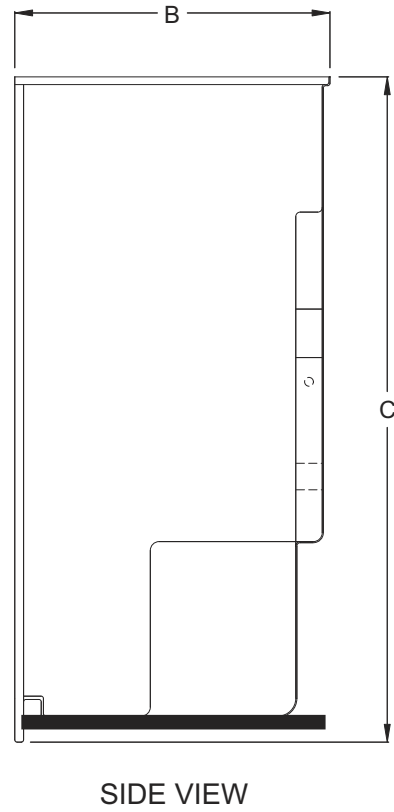

V3648 SHOWER

	Metric	Imperial
A	1216 (mm)	47 7/8"
B	909 (mm)	35 3/4"
C	1921 (mm)	75 5/8"
D	1080 (mm)	42 1/2"
E	133 (mm)	5 1/4"
F	445 (mm)	17 1/2"