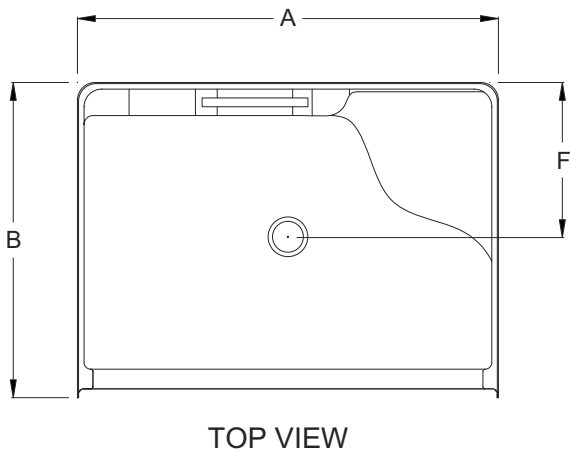

V3648 SHOWER

	Metric	Imperial
A	1216 (mm)	47 7/8"
B	909 (mm)	35 3/4"
C	1921 (mm)	75 5/8"
D	1080 (mm)	42 1/2"
E	133 (mm)	5 1/4"
F	445 (mm)	17 1/2"