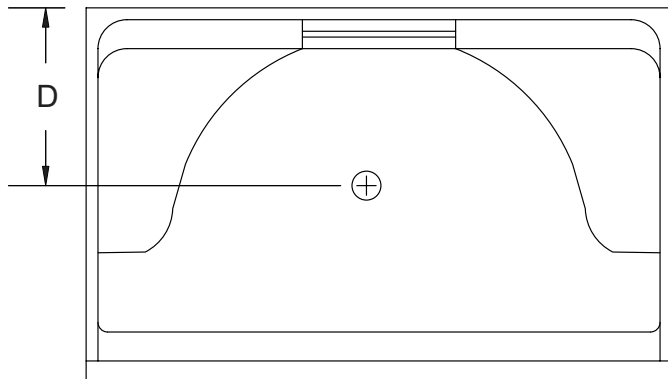

V3648S SHOWER STALL

	Metric	Imperial
A	1829 (mm)	72"
B	1226 (mm)	48 1/4"
C	902 (mm)	35 1/2"
D	406 (mm)	16"
E	1664 (mm)	65 1/2"
F	1112 (mm)	43 3/4"

* This measurement indicates the inside dimension area for shower doors.