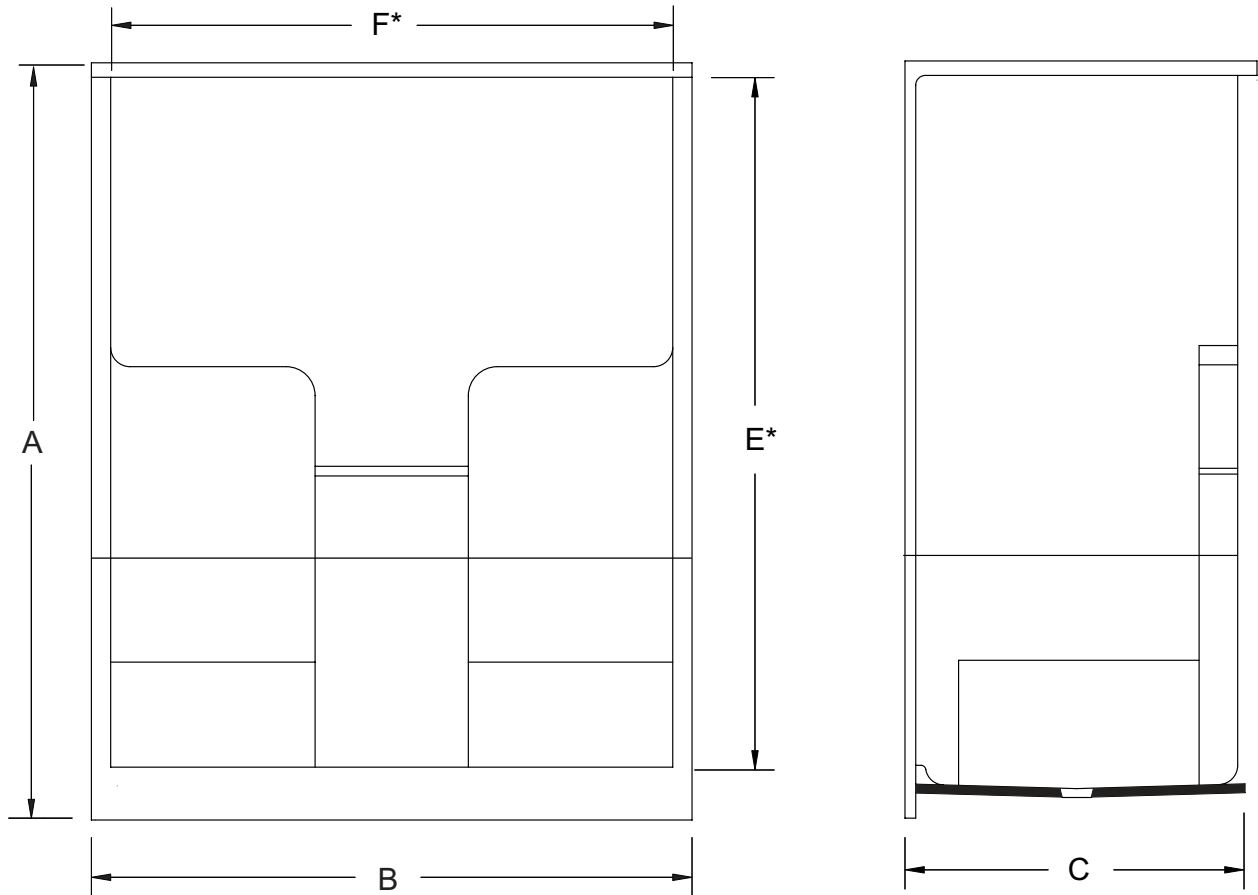

V3648S SHOWER STALL

	Metric	Imperial
A	1829 (mm)	72"
B	1226 (mm)	48 1/4"
C	902 (mm)	35 1/2"
D	406 (mm)	16"
E	1664 (mm)	65 1/2"
F	1112 (mm)	43 3/4"

* This measurement indicates the inside dimension area for shower doors.