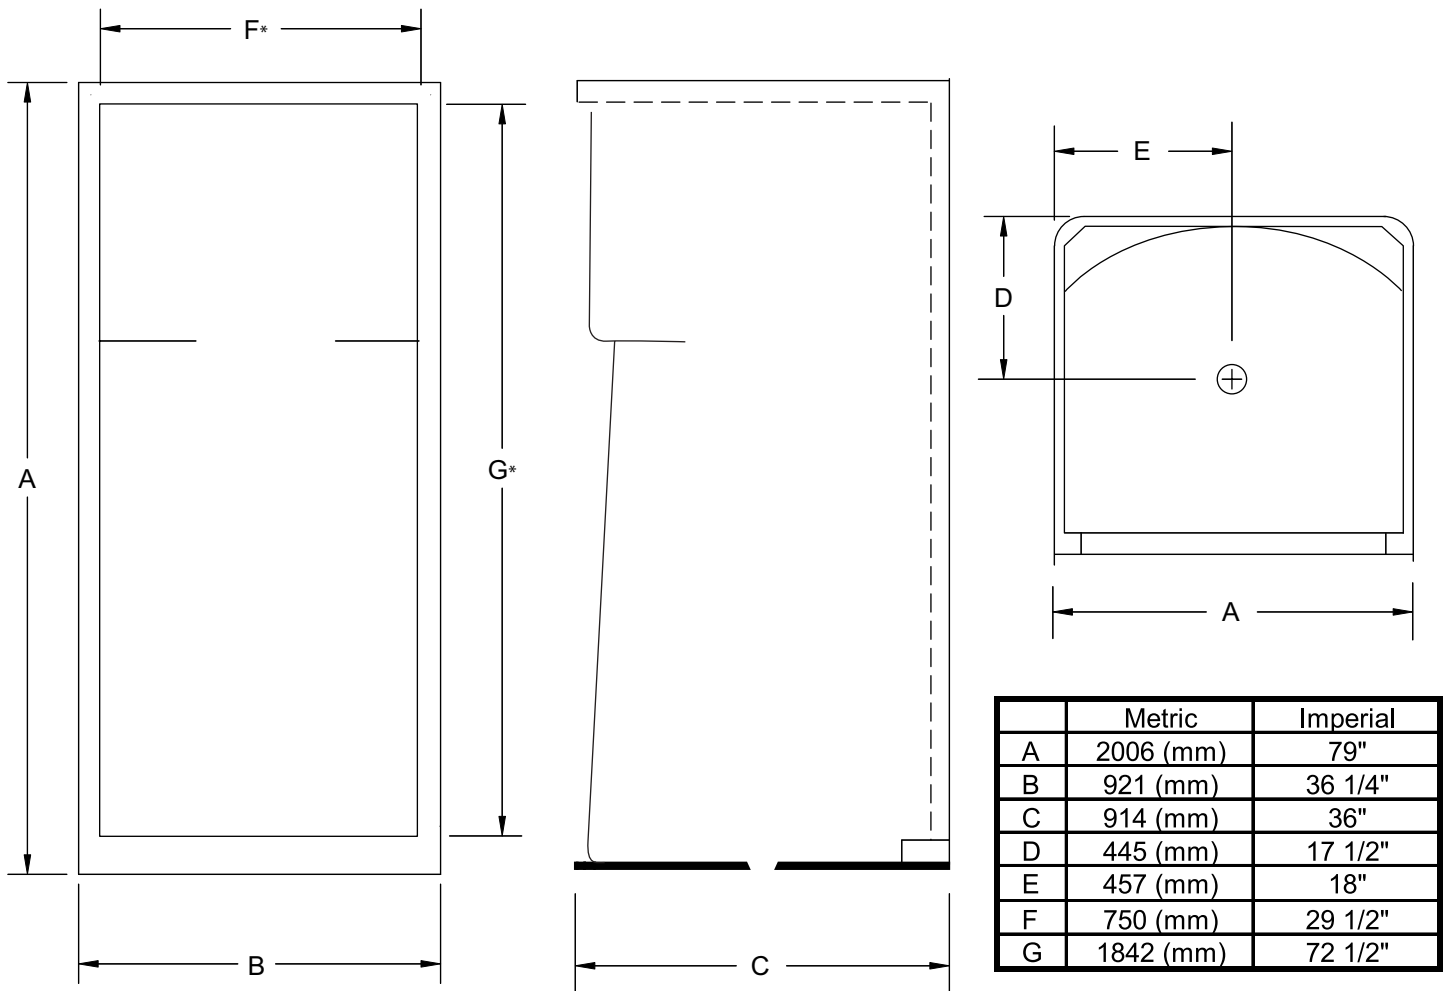

V3636 SHOWER STALL

VRC3636 ROOF CAP