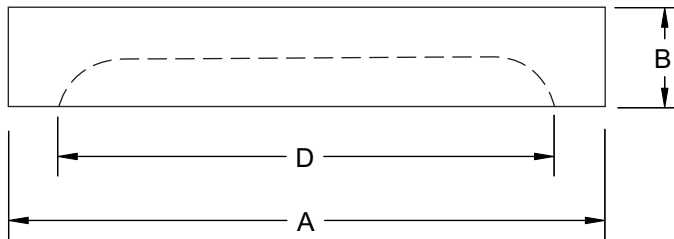

V3636S SHOWER STALL

	Metric	Imperial
A	2007 (mm)	79"
B	921 (mm)	36 1/4"
C	921 (mm)	36 1/4"
D	445 (mm)	17 1/2"
E	457 (mm)	18"
F	864 (mm)	34"
G	1842 (mm)	72 1/2"

VRC36 ROOF CAP

	Metric	Imperial
A	908 (mm)	35 3/4"
B	114 (mm)	4 1/2"
C	889 (mm)	35"
D	635 (mm)	25"

* This measurement indicates the inside dimension area for shower doors.