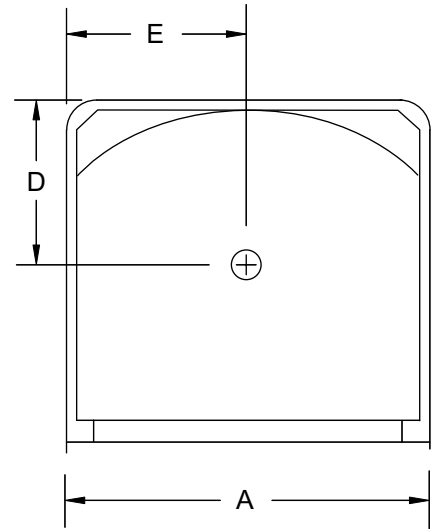

V3636S SHOWER STALL

	Metric	Imperial
A	2007 (mm)	79"
B	921 (mm)	36 1/4"
C	921 (mm)	36 1/4"
D	445 (mm)	17 1/2"
E	457 (mm)	18"
F	864 (mm)	34"
G	1842 (mm)	72 1/2"

VRC36 ROOF CAP

	Metric	Imperial
A	908 (mm)	35 3/4"
B	114 (mm)	4 1/2"
C	889 (mm)	35"
D	635 (mm)	25"

* This measurement indicates the inside dimension area for shower doors.