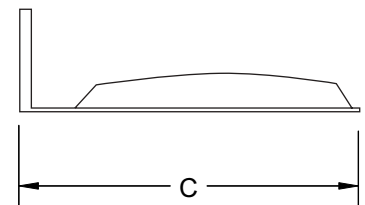

V3636S SHOWER STALL

	Metric	Imperial
A	2007 (mm)	79"
B	921 (mm)	36 1/4"
C	921 (mm)	36 1/4"
D	445 (mm)	17 1/2"
E	457 (mm)	18"
F	864 (mm)	34"
G	1842 (mm)	72 1/2"

VRC36 ROOF CAP

	Metric	Imperial
A	908 (mm)	35 3/4"
B	114 (mm)	4 1/2"
C	889 (mm)	35"
D	635 (mm)	25"

* This measurement indicates the inside dimension area for shower doors.