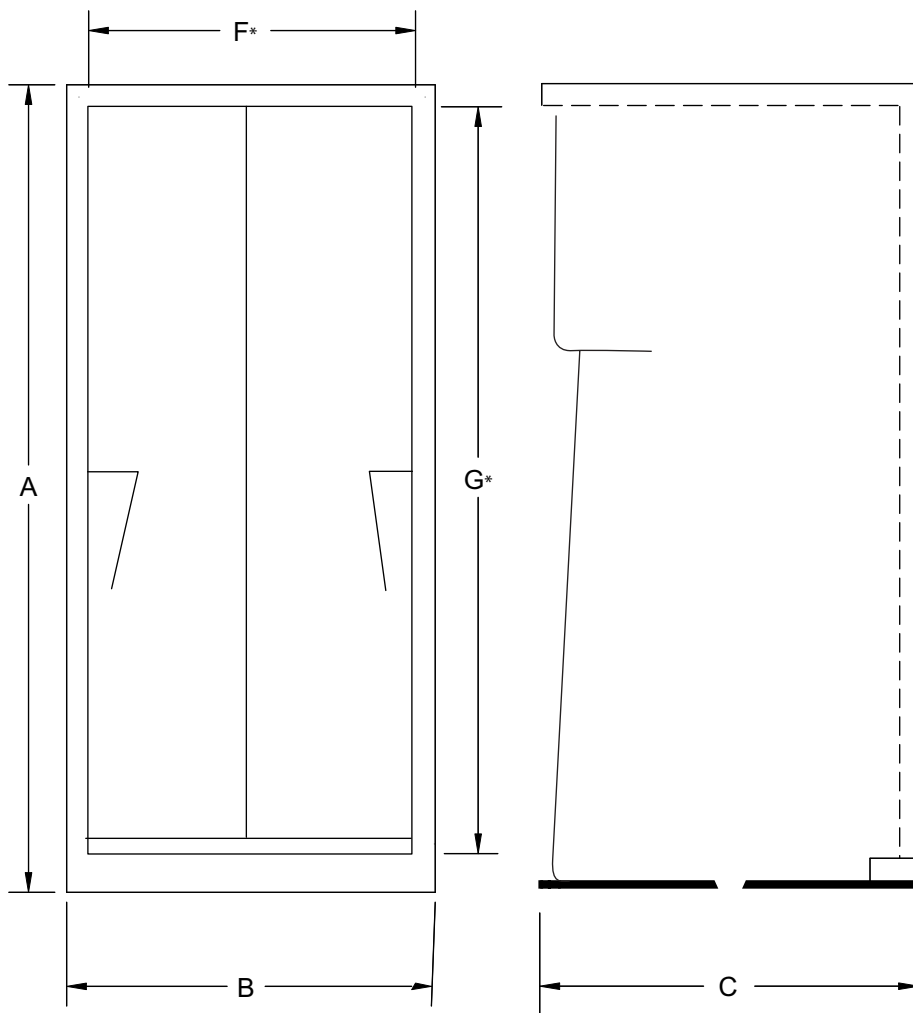

V3636S SHOWER STALL

	Metric	Imperial
A	2007 (mm)	79"
B	921 (mm)	36 1/4"
C	921 (mm)	36 1/4"
D	445 (mm)	17 1/2"
E	457 (mm)	18"
F	864 (mm)	34"
G	1842 (mm)	72 1/2"

VRC36 ROOF CAP

	Metric	Imperial
A	908 (mm)	35 3/4"
B	114 (mm)	4 1/2"
C	889 (mm)	35"
D	635 (mm)	25"

* This measurement indicates the inside dimension area for shower doors.