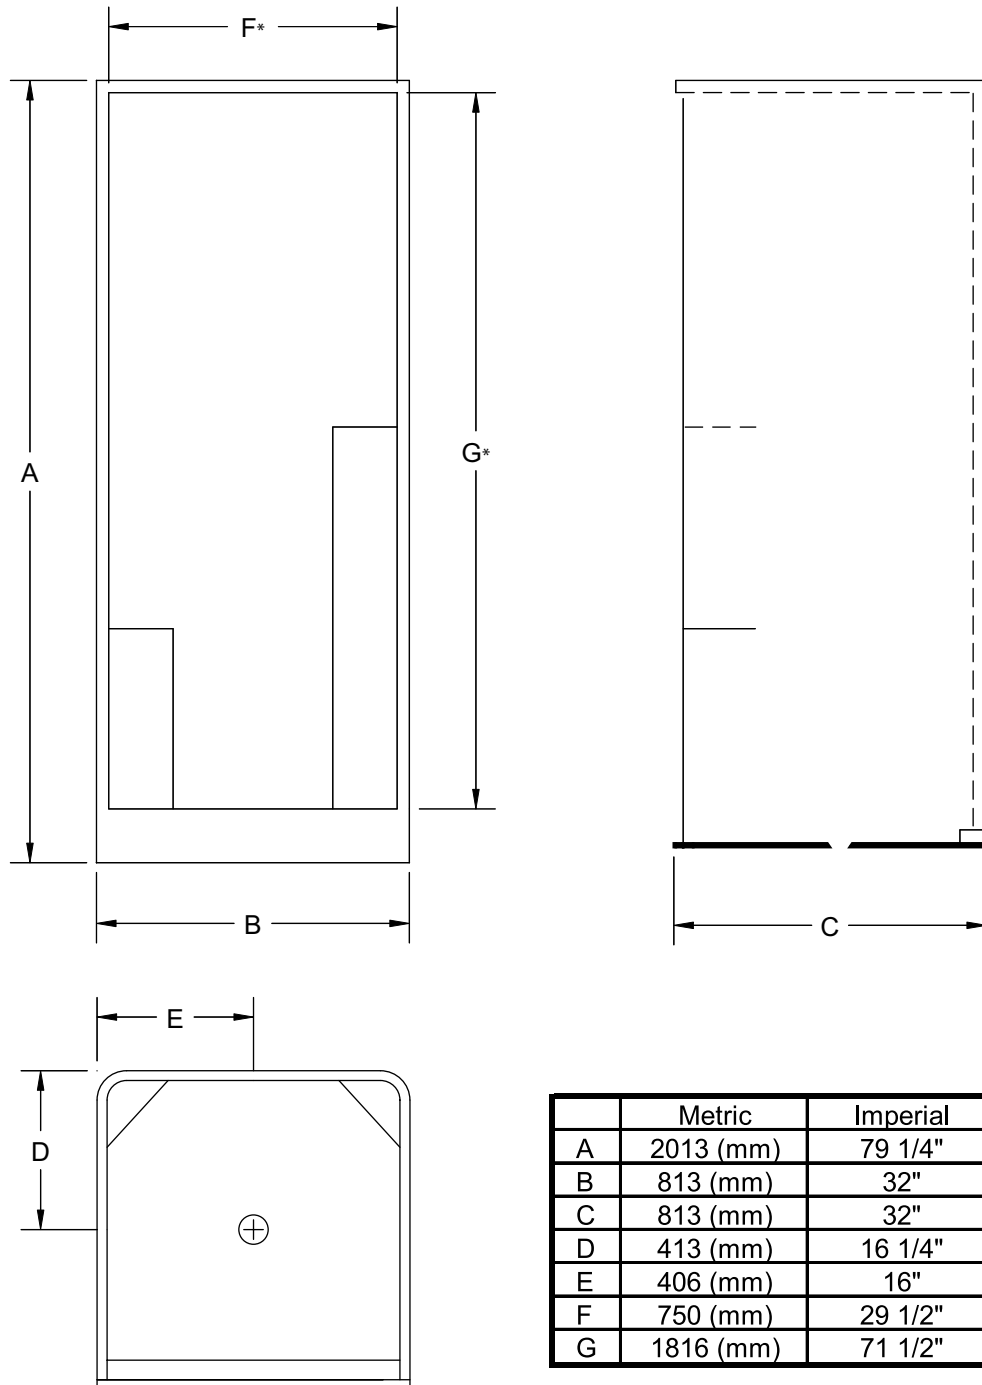

# V32FW SHOWER

\* This measurement indicates the inside dimension area for shower doors.