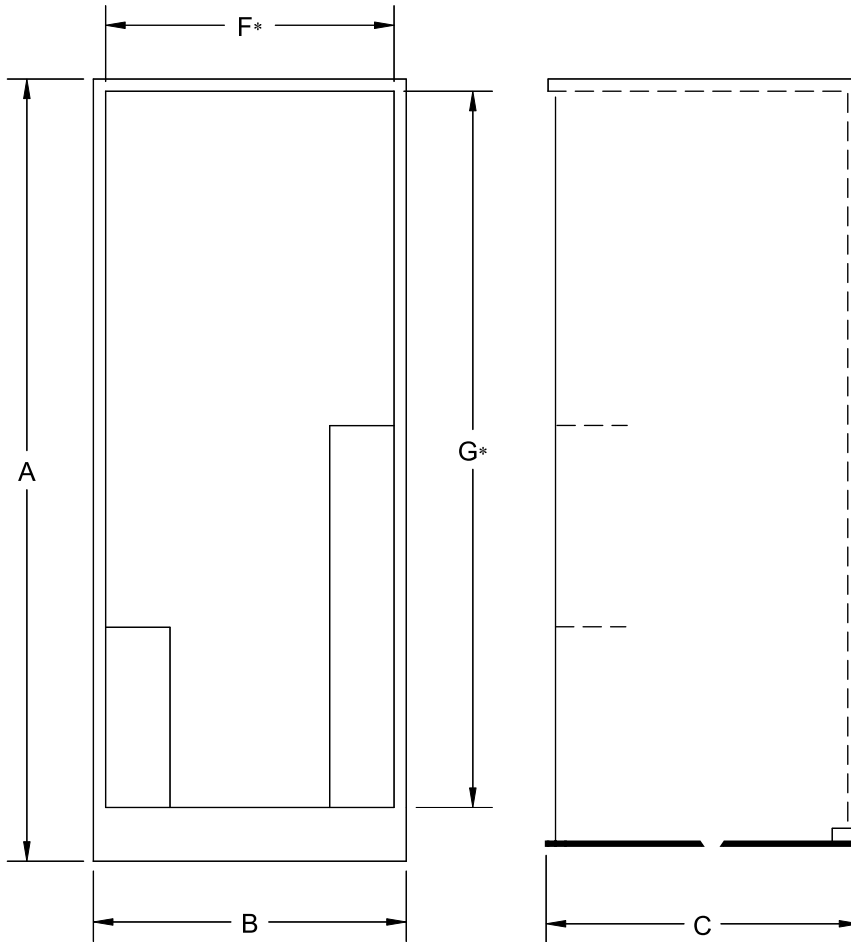

V32FWS SHOWER

	Metric	Imperial
A	2007 (mm)	79"
B	800 (mm)	31 1/2"
C	813 (mm)	32"
D	413 (mm)	16 1/4"
E	406 (mm)	16"
F	750 (mm)	29 1/2"
G	1816 (mm)	71 1/2"

VRC32 ROOF CAP

	Metric	Imperial
A	806 (mm)	31 3/4"
B	210 (mm)	8 1/4"
C	800 (mm)	31 1/2"
D	781 (mm)	30 3/4"

* This measurement indicates the inside dimension area for shower doors.