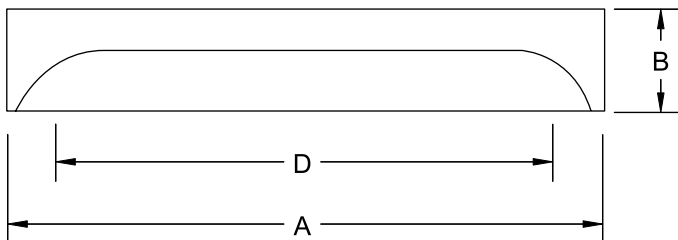

V32FWS SHOWER

	Metric	Imperial
A	2007 (mm)	79"
B	800 (mm)	31 1/2"
C	813 (mm)	32"
D	413 (mm)	16 1/4"
E	406 (mm)	16"
F	750 (mm)	29 1/2"
G	1816 (mm)	71 1/2"

VRC32 ROOF CAP

	Metric	Imperial
A	806 (mm)	31 3/4"
B	210 (mm)	8 1/4"
C	800 (mm)	31 1/2"
D	781 (mm)	30 3/4"

* This measurement indicates the inside dimension area for shower doors.