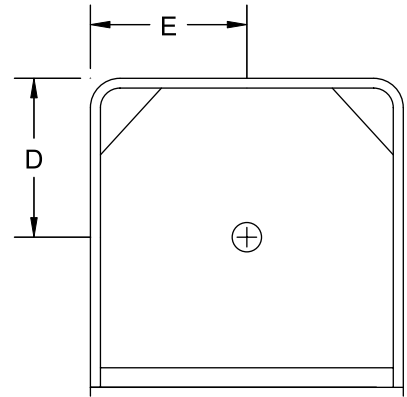

V32FWS SHOWER

	Metric	Imperial
A	2007 (mm)	79"
B	800 (mm)	31 1/2"
C	813 (mm)	32"
D	413 (mm)	16 1/4"
E	406 (mm)	16"
F	750 (mm)	29 1/2"
G	1816 (mm)	71 1/2"

VRC32 ROOF CAP

	Metric	Imperial
A	806 (mm)	31 3/4"
B	210 (mm)	8 1/4"
C	800 (mm)	31 1/2"
D	781 (mm)	30 3/4"

* This measurement indicates the inside dimension area for shower doors.