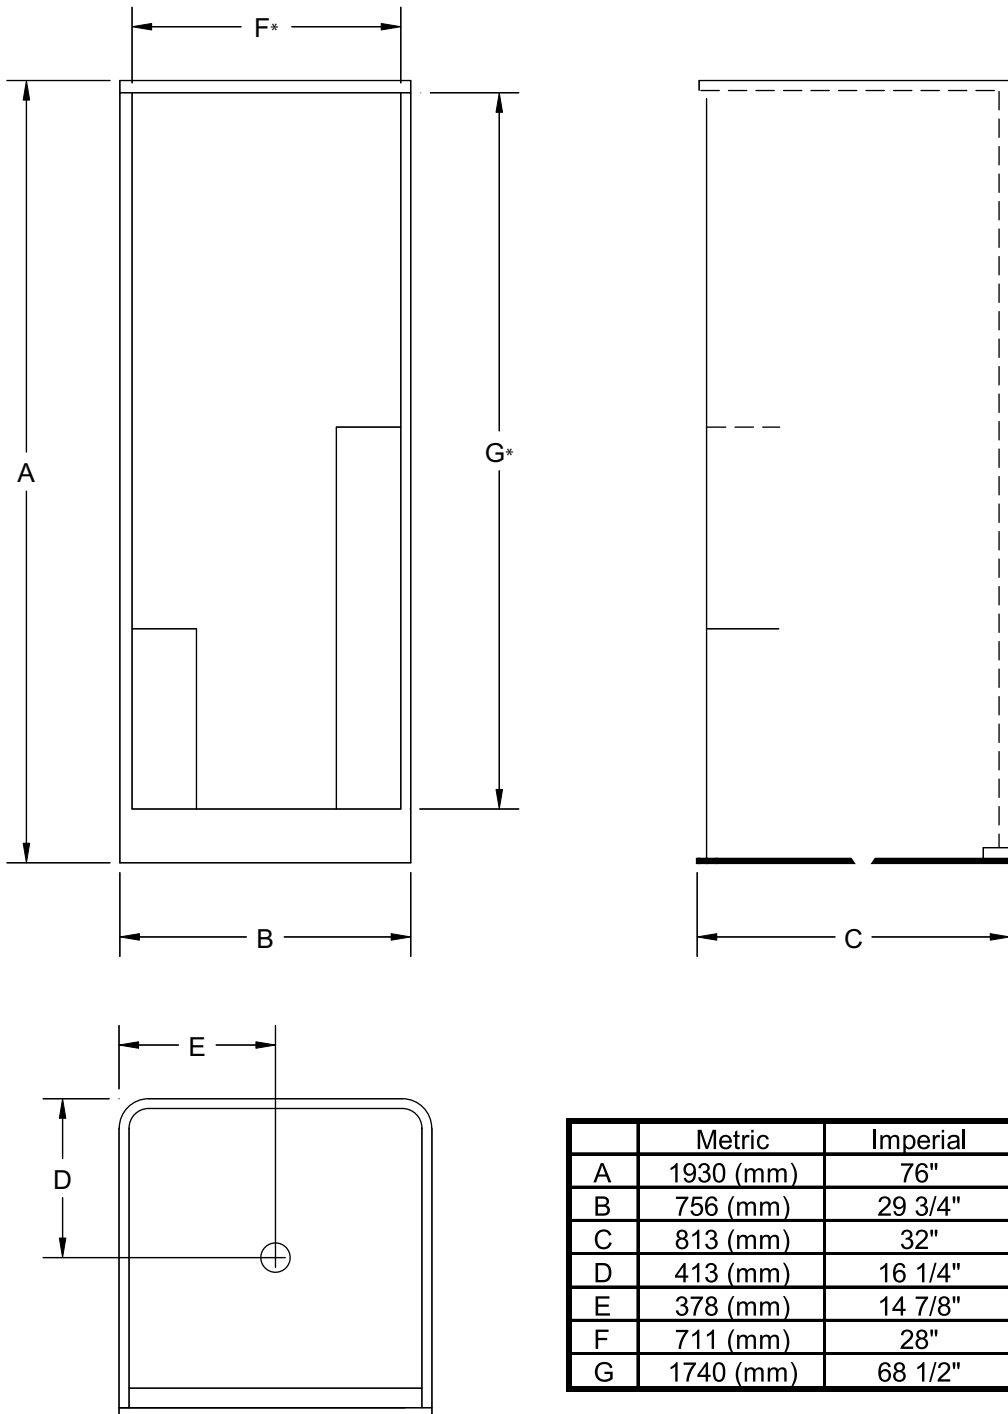

# V3032 SHOWER

\* This measurement indicates the inside dimension area for shower doors.