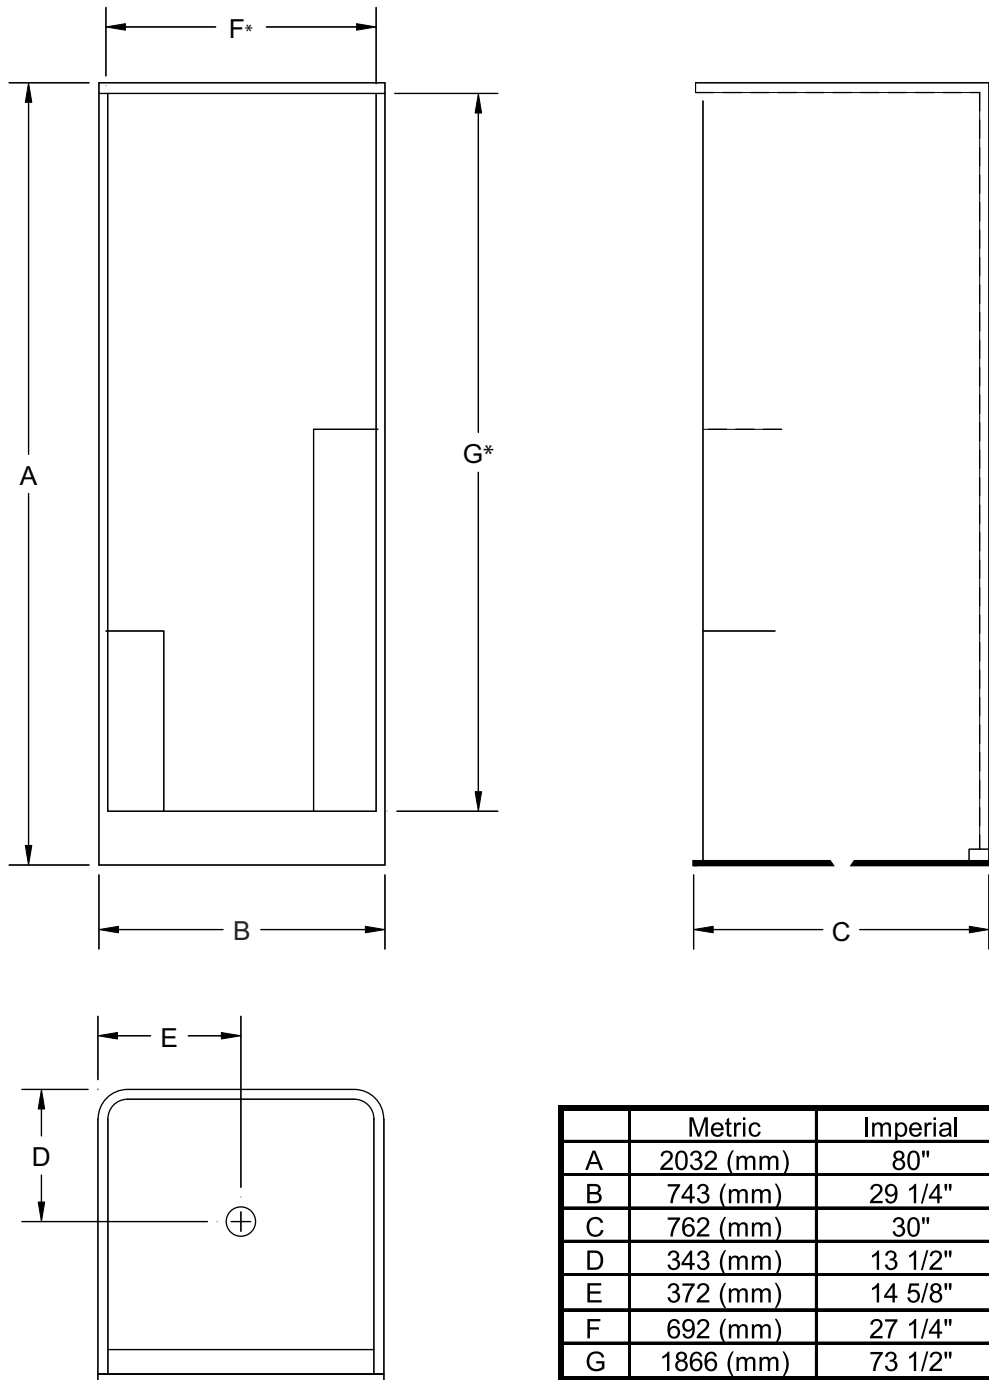

V2930 SHOWER

* This measurement indicates the inside dimension area for shower doors.